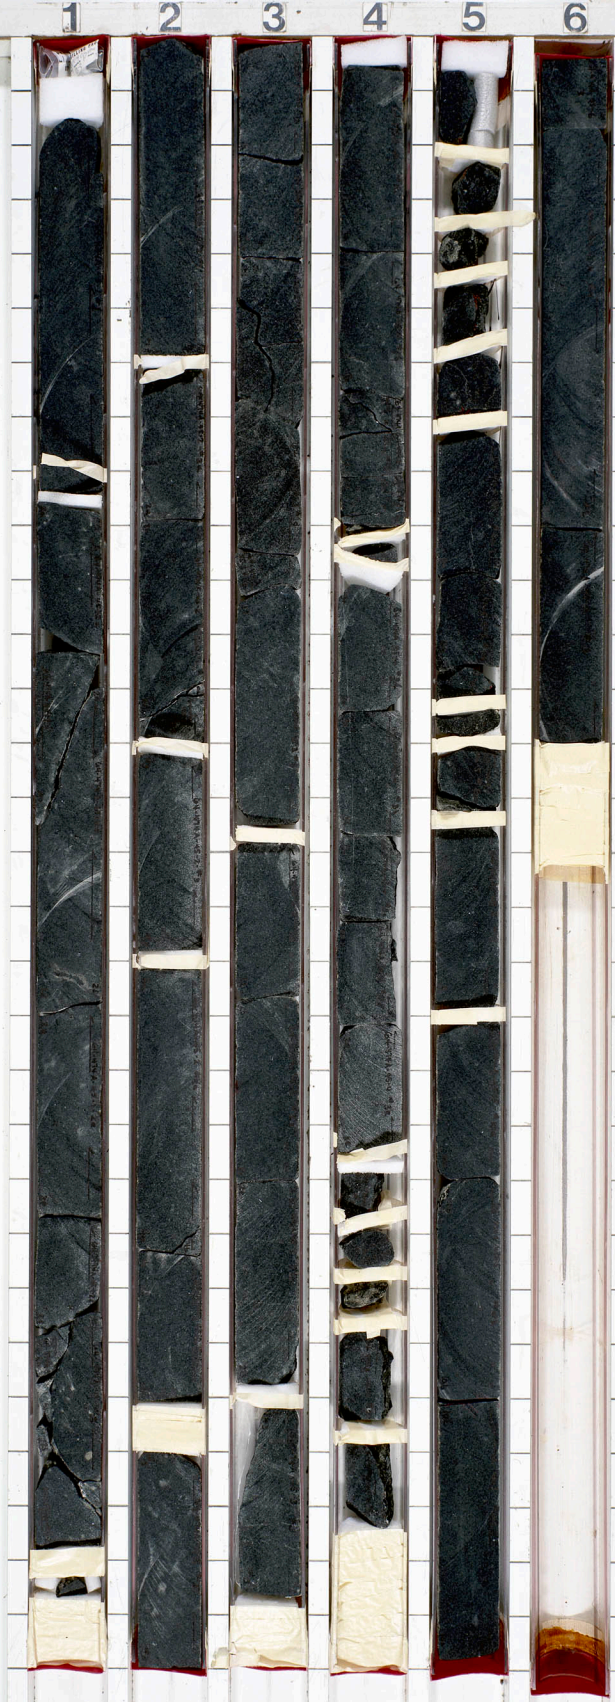

LEG 64  
SITE 474  
HOLE A  
CORE 45

5  
10  
15  
20  
25  
30  
35  
40  
45  
50  
55  
60  
65  
70  
75  
80  
85  
90  
95  
100  
105  
110  
115  
120  
125  
130  
135  
140  
145  
150

THIS CORE WAS  
REPHOTOGRAPHED  
IN 1987