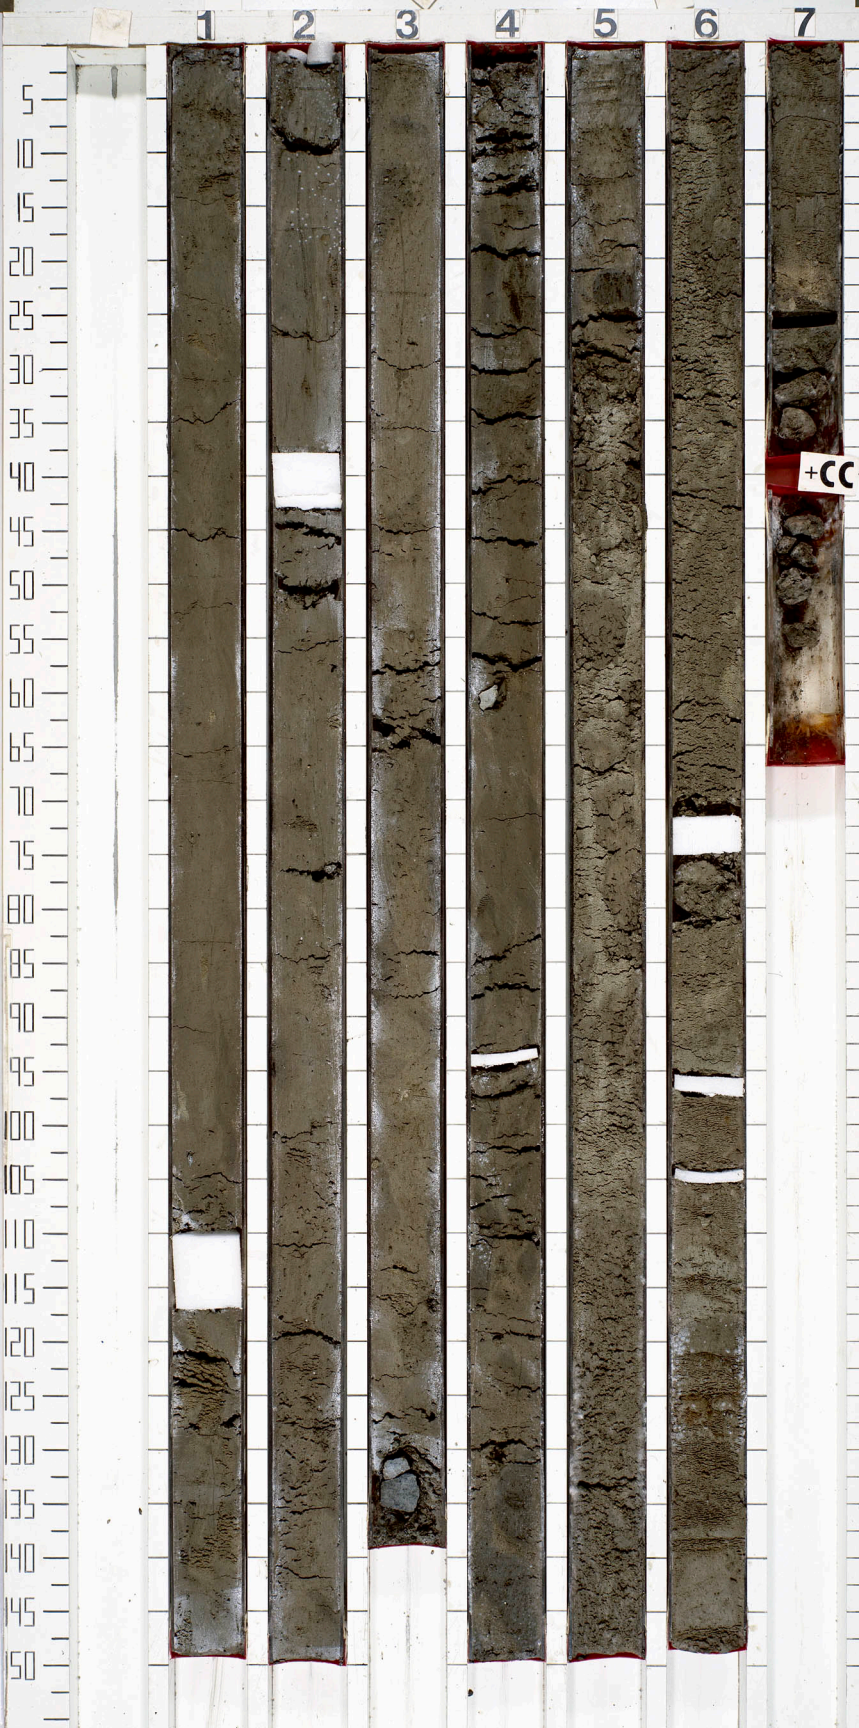

LEG 64
SITE 474
HOLE

CORE
7

THIS CORE WAS
REPHOTOGRAPHED
IN 1987

+CC