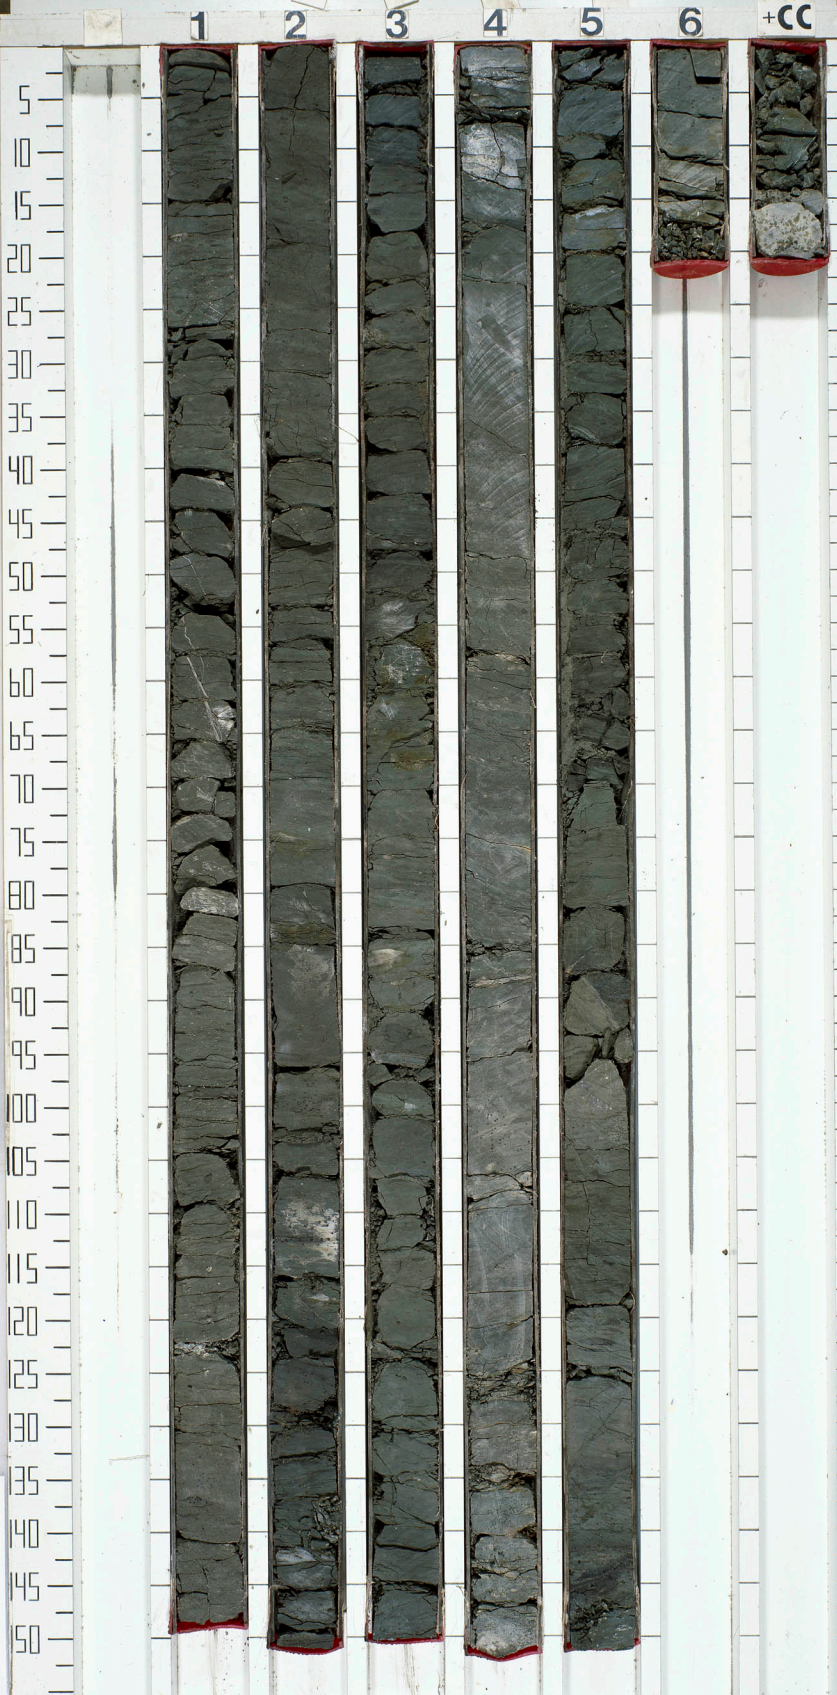

LEG 63

SITE 471

HOLE

CORE 78

THIS CORE WAS
REPHOTOGRAPHED
IN 1987

1

2

3

4

5

6

+CC

5
10
15
20
25
30
35
40
45
50
55
60
65
70
75
80
85
90
95
100
105
110
115
120
125
130
135
140
145
150