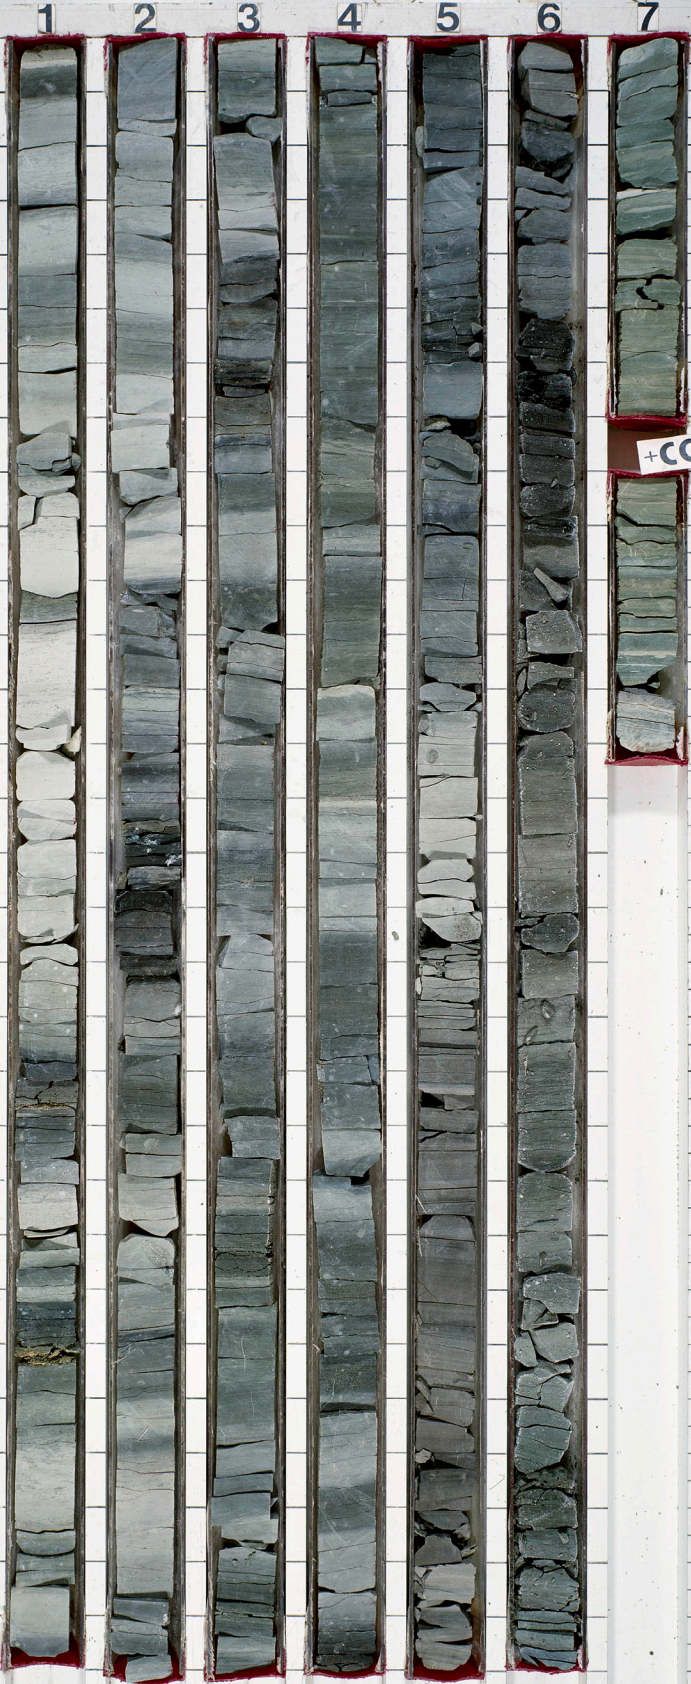

LEG 62

SITE 463 HOLE

CORE 70

5
10
15
20
25
30
35
40
45
50
55
60
65
70
75
80
85
90
95
100
105
110
115
120
125
130
135
140
145
150

THIS CORE WAS
REPHOTOGRAPHED
IN 1987