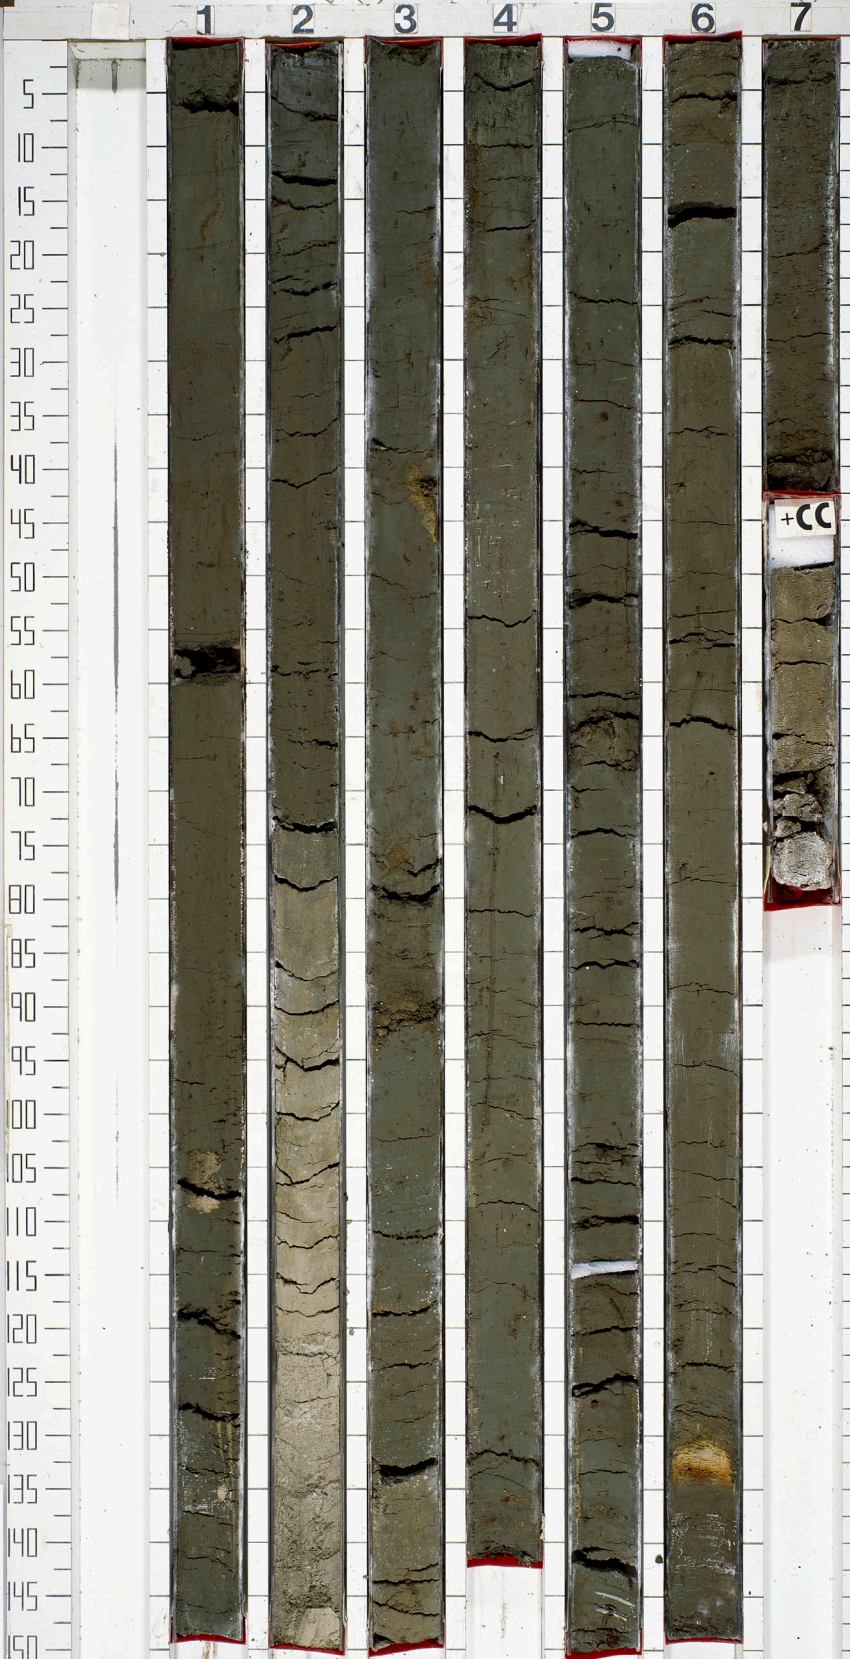

LEG 57  
SITE 440  
HOLE  
CORE 4

THIS CORE WAS  
REPHOTOGRAPHED  
IN 1986