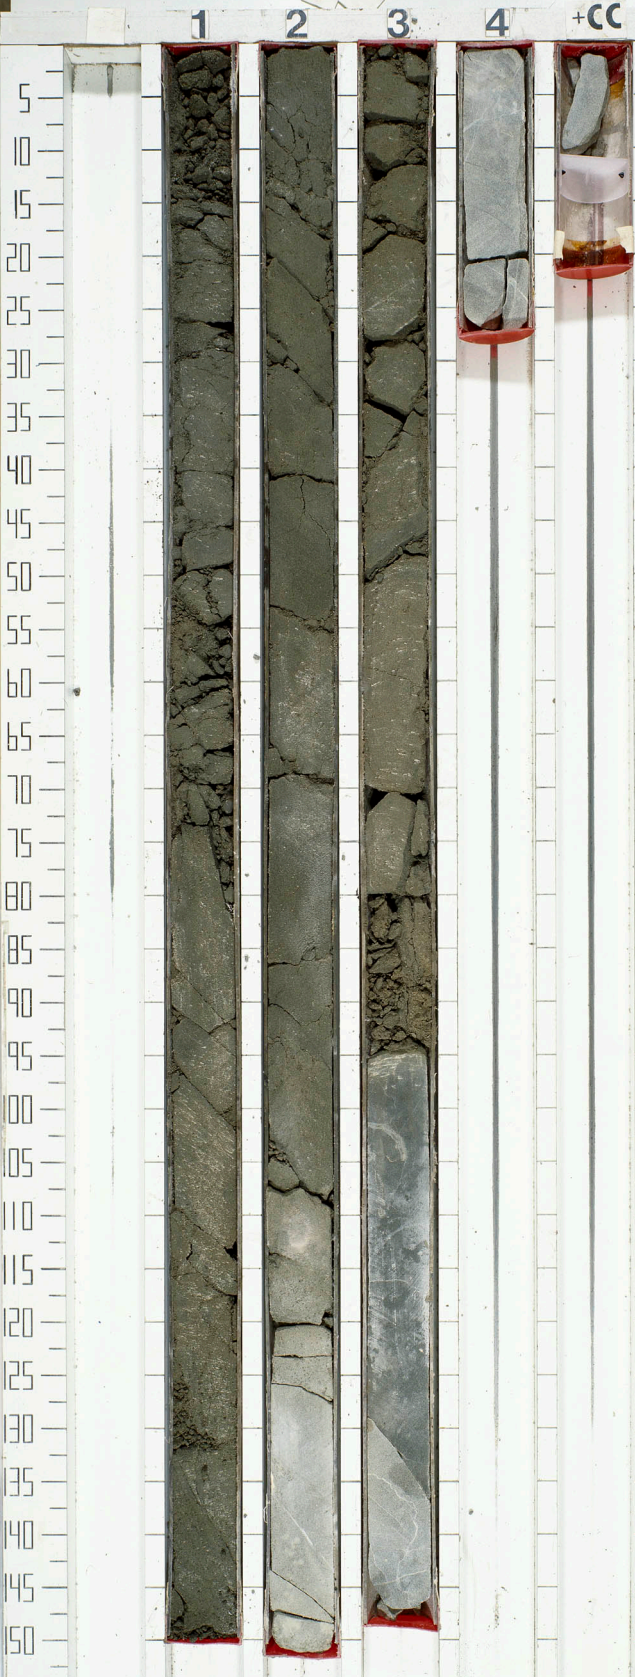

LEG 57

SITE 439

HOLE

CORE 28

THIS CORE WAS
REPHOTOGRAPHED
IN 1986

1

2

3

4

+CC

5
10
15
20
25
30
35
40
45
50
55
60
65
70
75
80
85
90
95
100
105
110
115
120
125
130
135
140
145
150