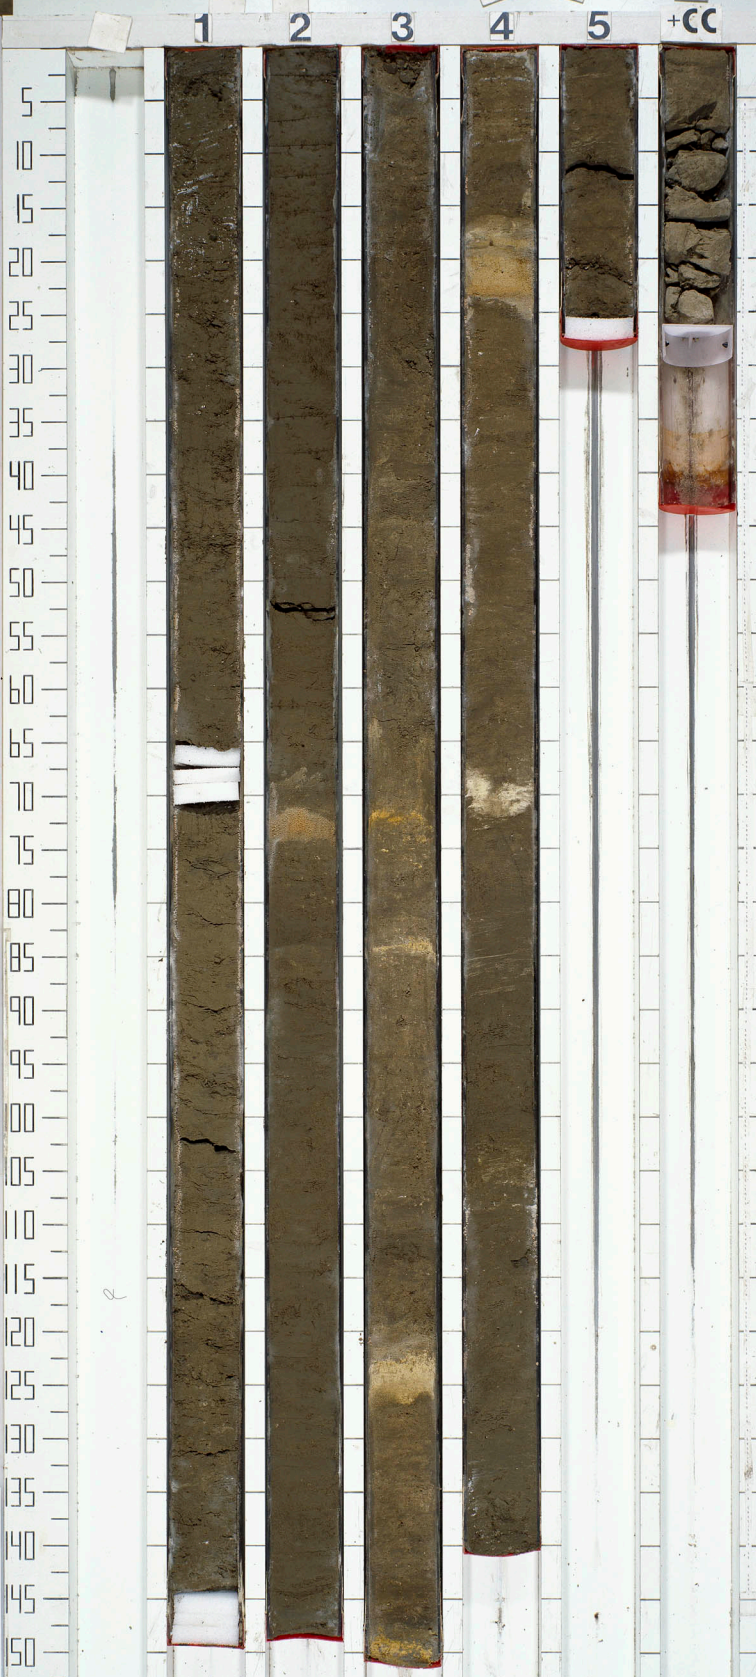

LEG 57

SITE 438 HOLE A

CORE 6

THIS CORE WAS
REPHOTOGRAPHED
IN 1986

1 2 3 4 5 +CC

5
10
15
20
25
30
35
40
45
50
55
60
65
70
75
80
85
90
95
100
105
110
115
120
125
130
135
140
145
150