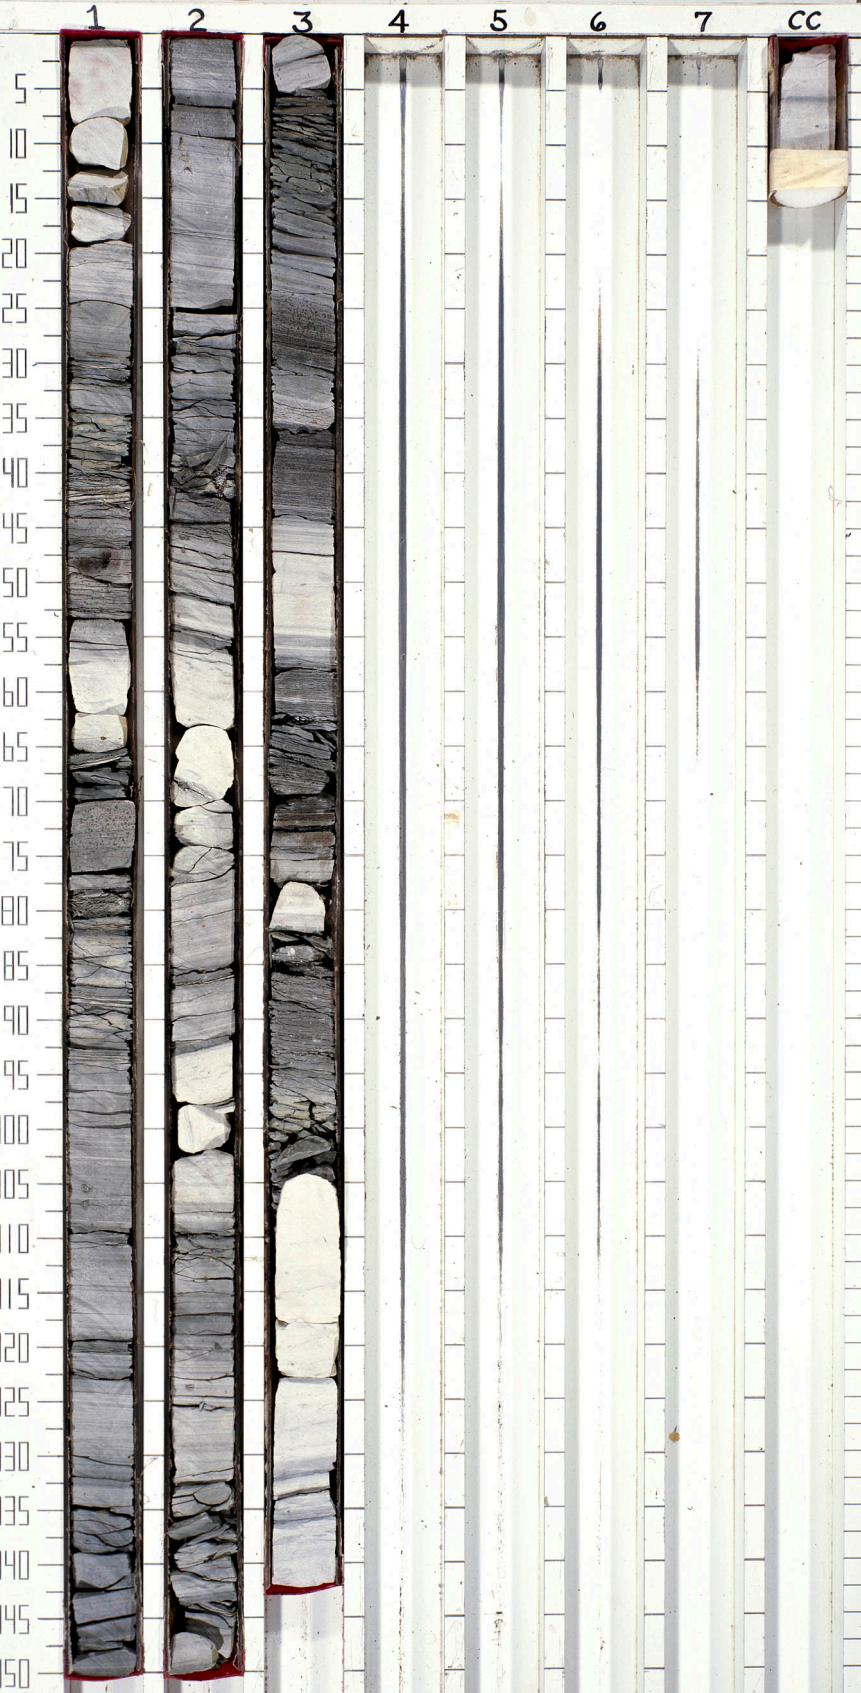

**LEG 47 B SITE 398 HOLE D CORE 136**

THIS CORE WAS  
RE-PHOTOGRAPHED  
IN 1984