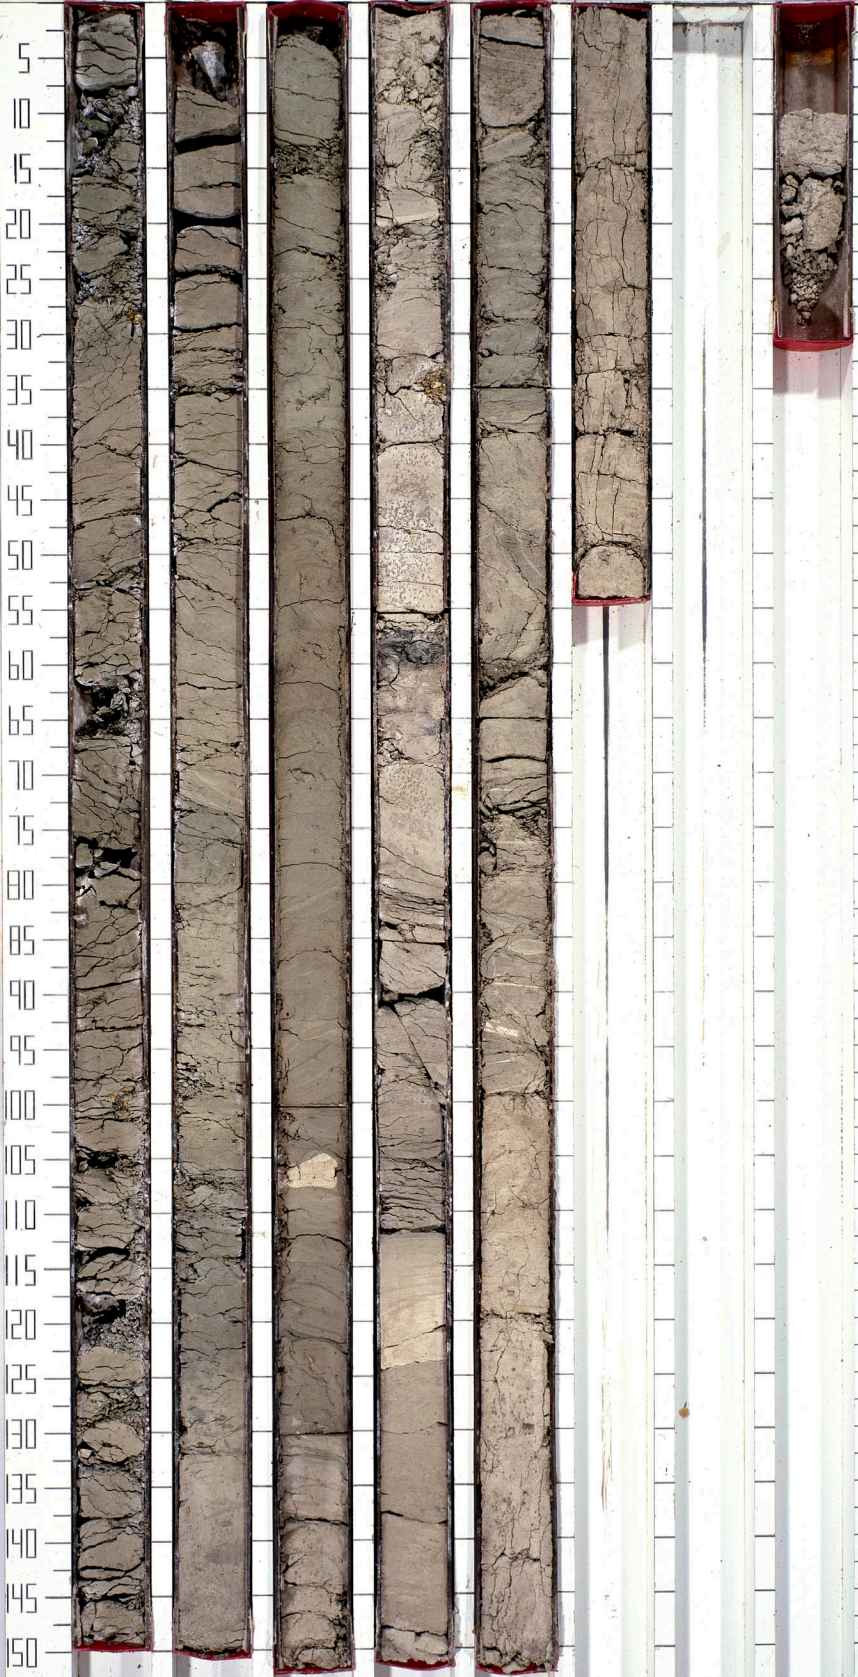

1 2 3 4 5 6 7 CC

LEG 47A SITE 397 HOLE CORE 60

5
10
15
20
25
30
35
40
45
50
55
60
65
70
75
80
85
90
95
100
105
110
115
120
125
130
135
140
145
150

THIS CORE WAS
RE-PHOTOGRAPHED
IN 1984