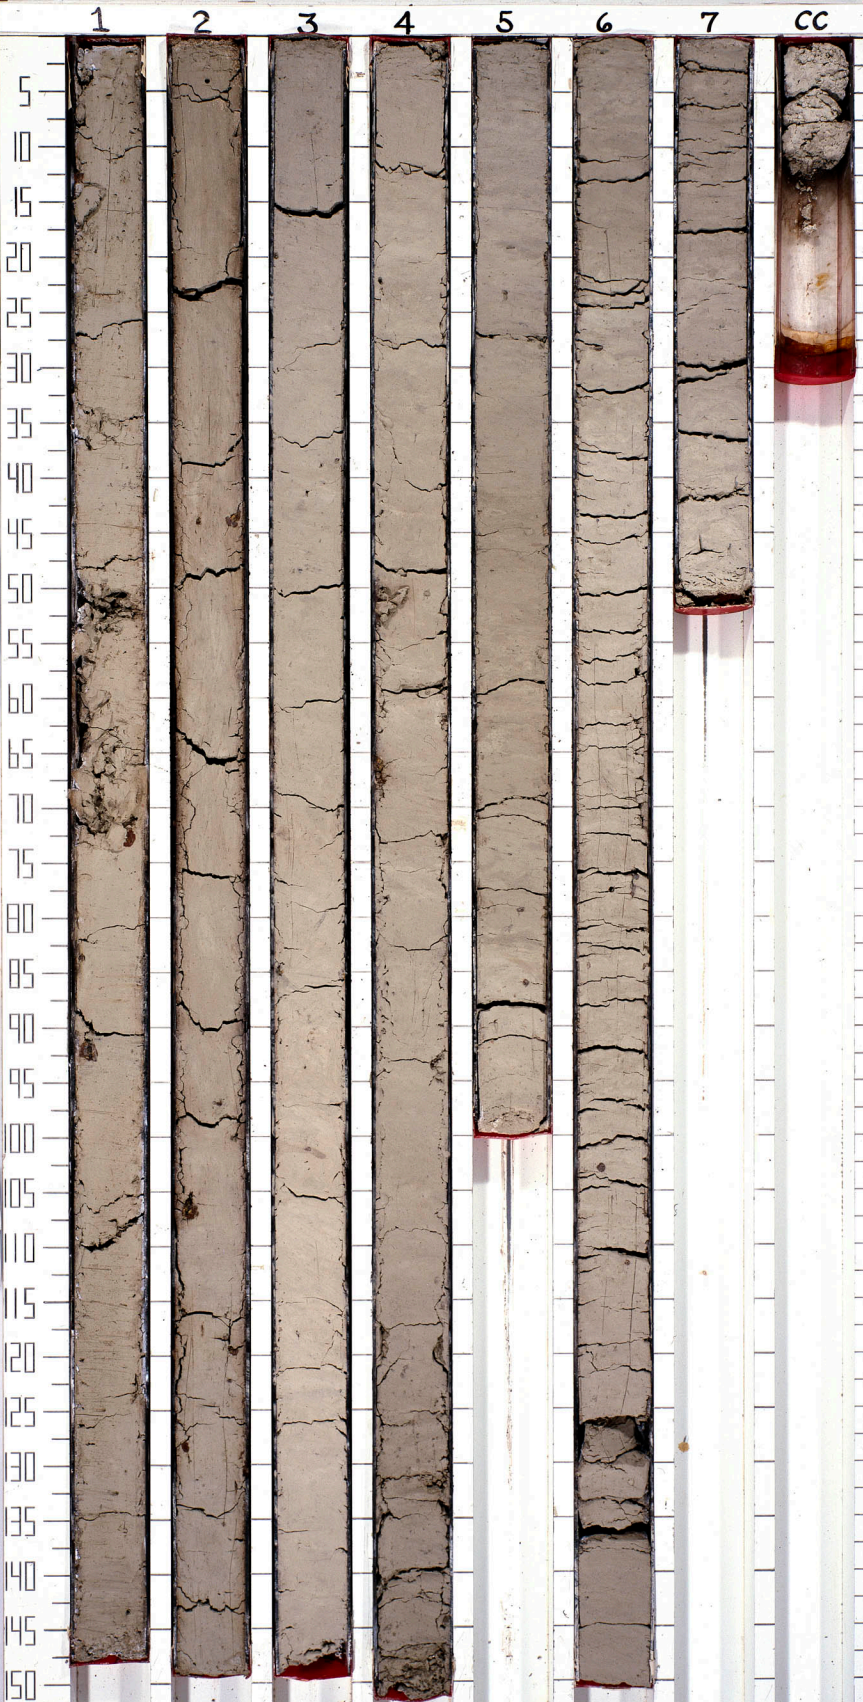

LEG 47A
SITE 397 HOLE
CORE 18

THIS CORE WAS
RE-PHOTOGRAPHED
IN 1984