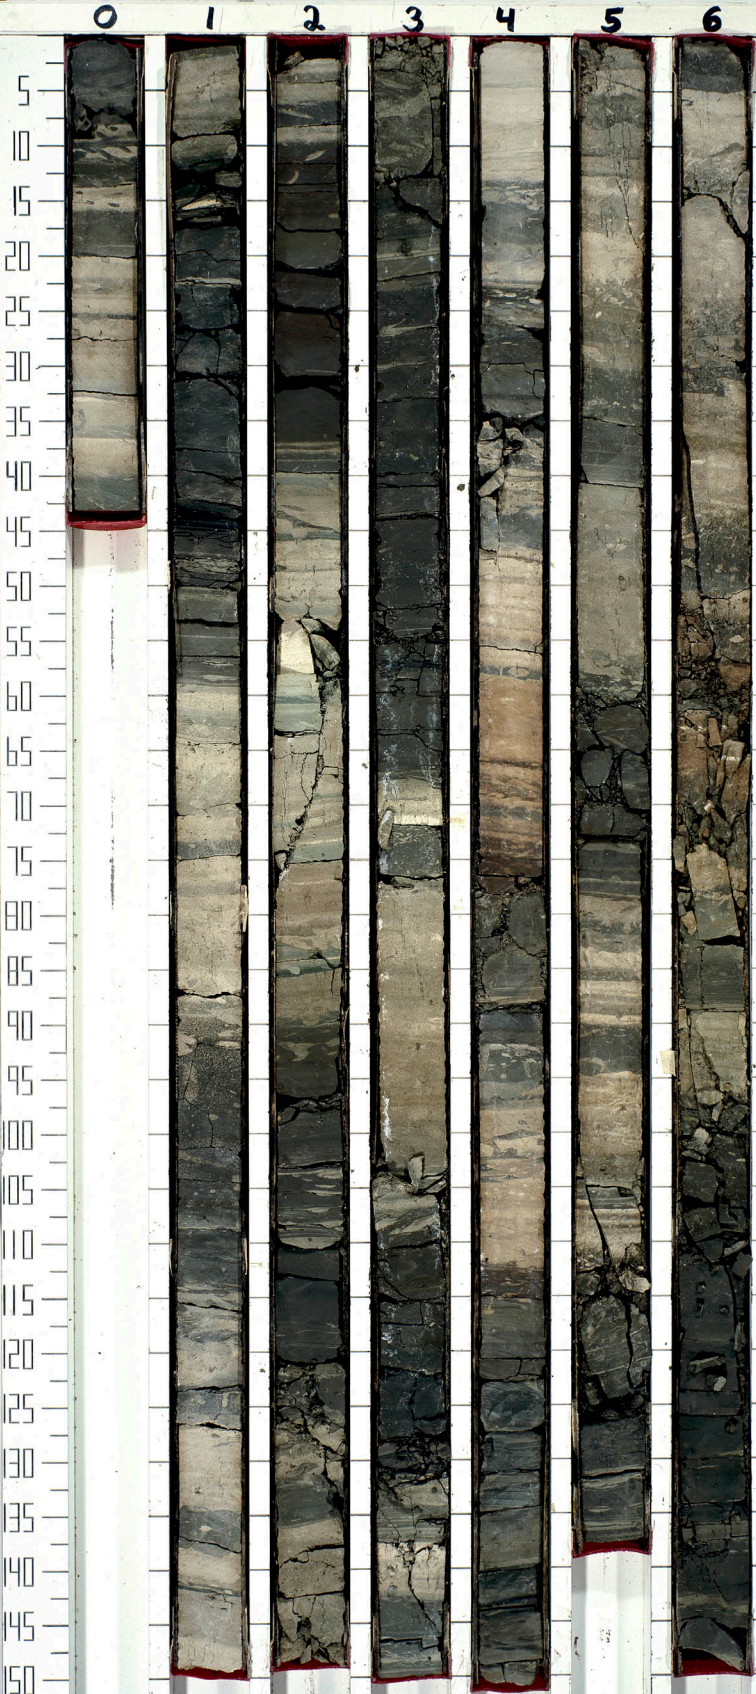

LEG 42A
SITE 375 HOLE
CORE 8

THIS CORE WAS
RE-PHOTOGRAPHED
IN 1984