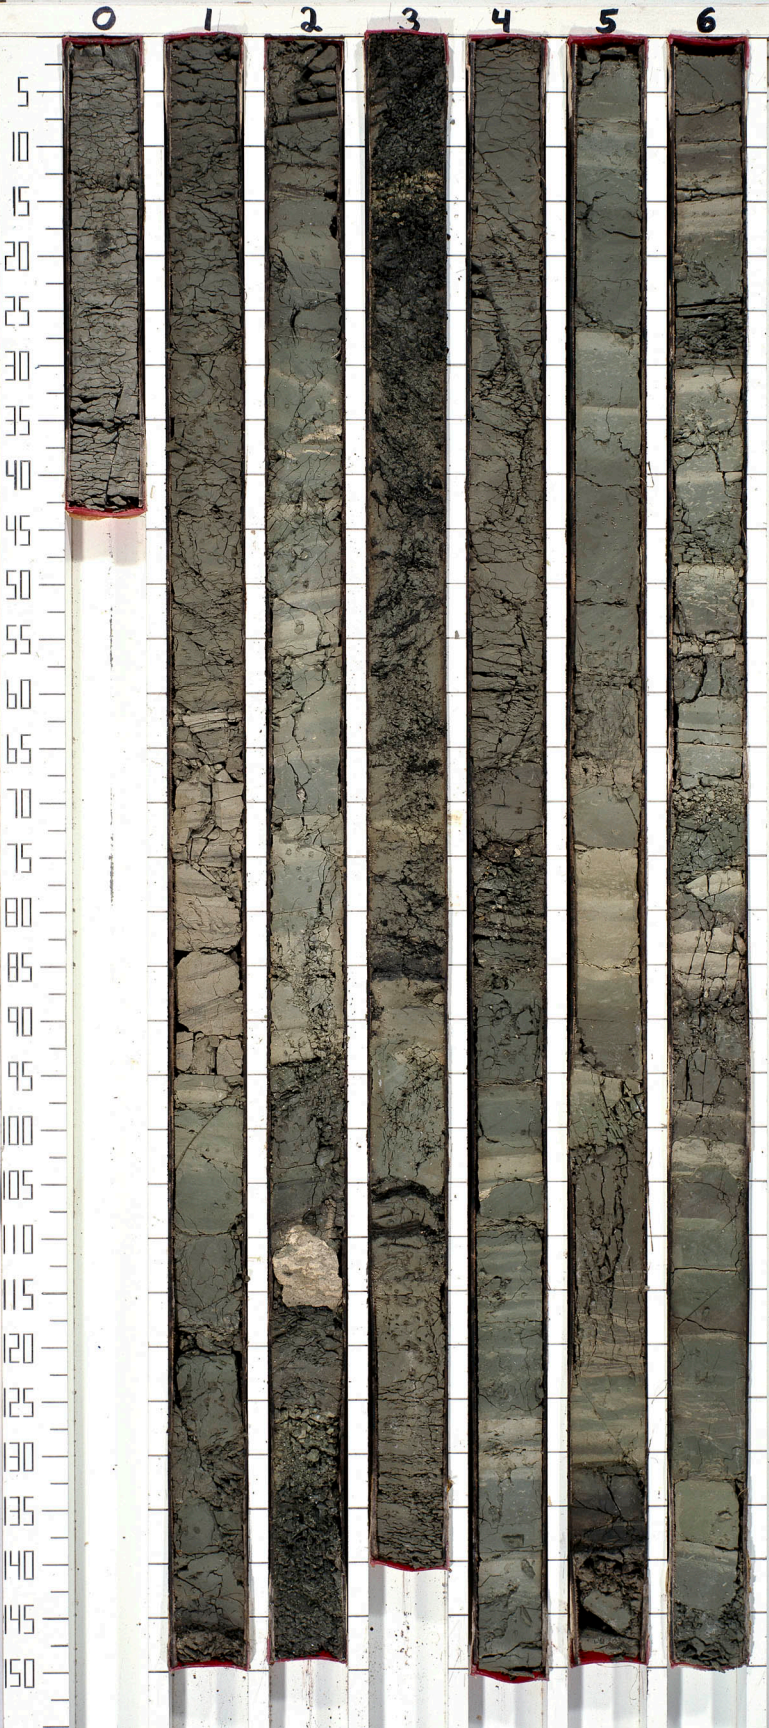

LEG 42A SITE 375 HOLE CORE 5

THIS CORE WAS
RE-PHOTOGRAPHED
IN 1984