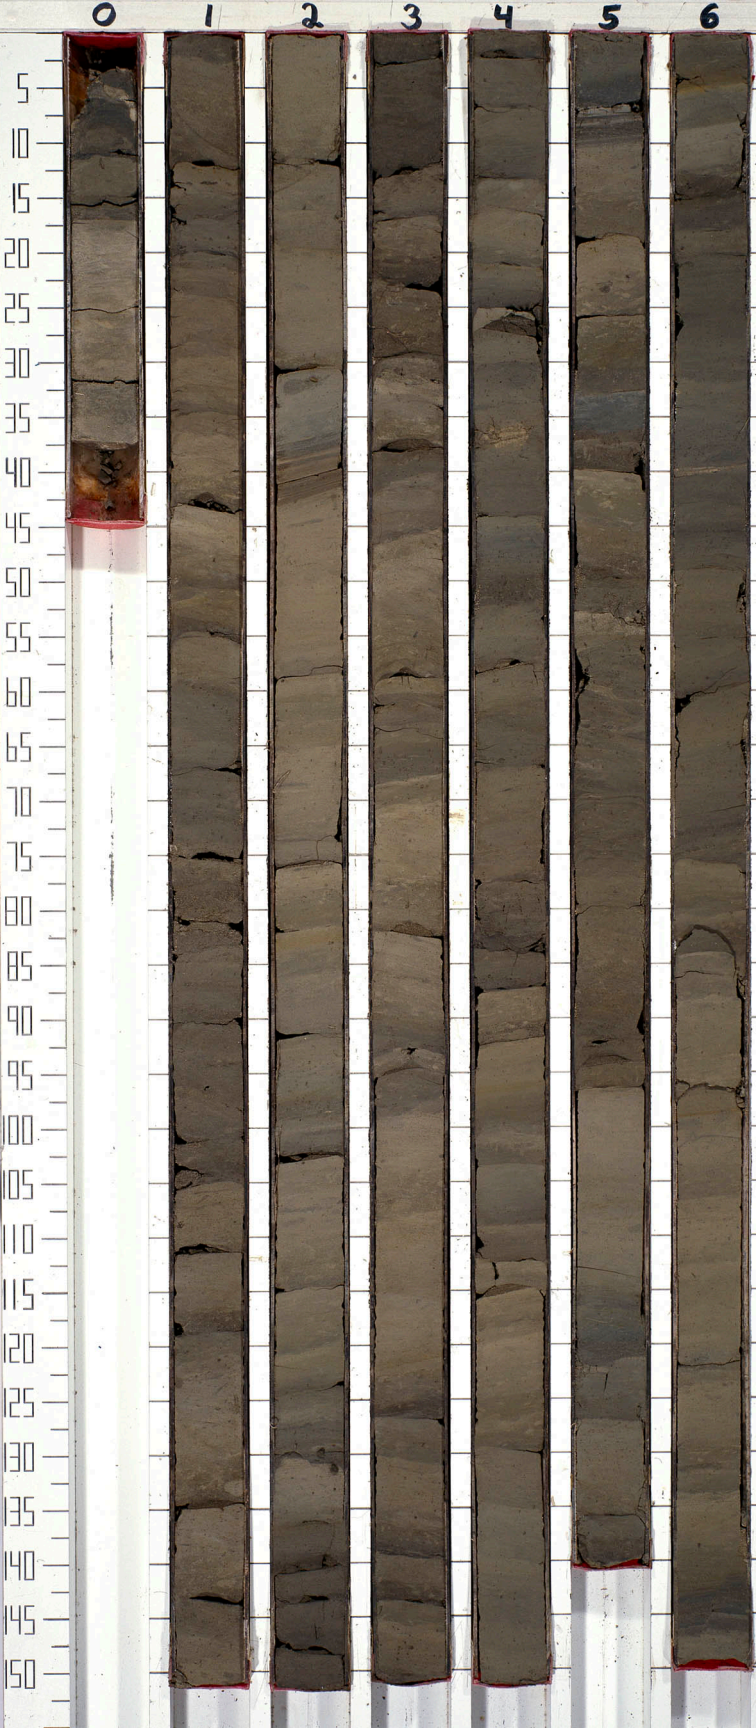

LEG 42A SITE 371 HOLE

CORE 5

THIS CORE WAS
RE-PHOTOGRAPHED
IN 1984