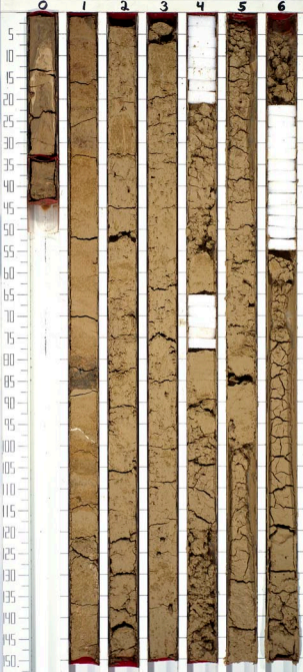

LEG 38

SITE 337 HOLE

CORE 7

THIS CORE WAS  
RE-PHOTOGRAPHED  
IN 1984