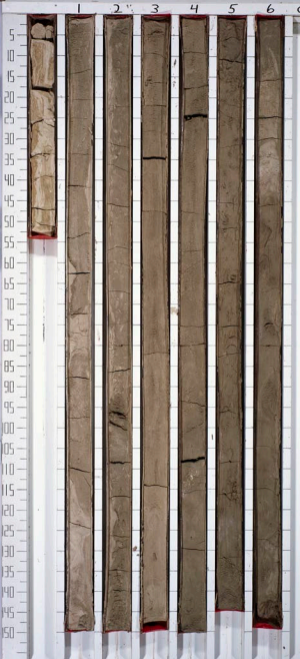

LEG 36

SITE 329HOLE

CORE 5

THIS CORE WAS
RE-PHOTOGRAPHED
IN 1984