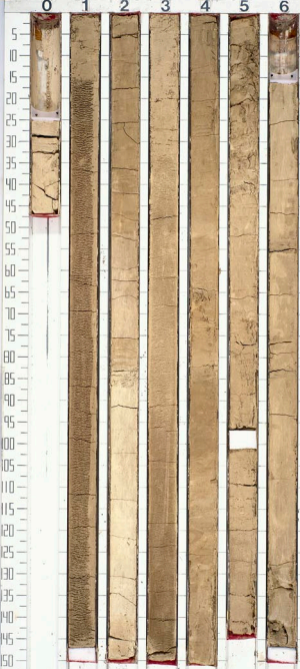

LEG 34

SITE 319 HOLE

CORE 7

THIS CORE WAS
REPHOTOGRAPHED
IN 1986