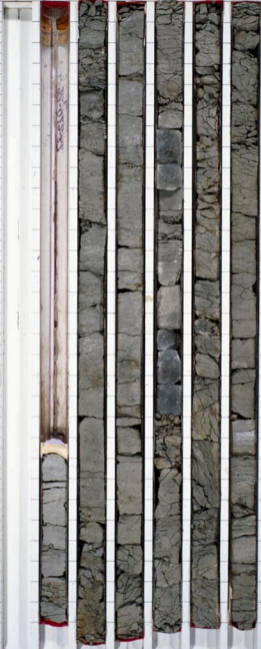

0 1 2 3 4 5 6

5 10 15 20 25 30 35 40 45 50 55 60 65 70 75 80 85 90 95 100 105 110 115 120 125 130 135 140 145 150

Handwritten purple text: 270-285

LEG 28

SITE 270 HOLE

CORE 26

THIS CORE WAS
RE-PHOTOGRAPHED
IN 1984