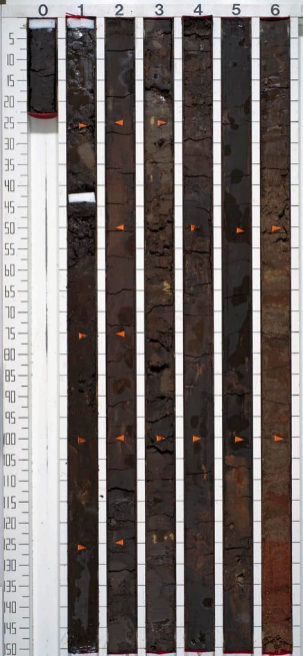

LEG 21 SITE 204 HOLE

CORE 5

THIS CORE WAS  
REPHOTOGRAPHED  
IN 1985