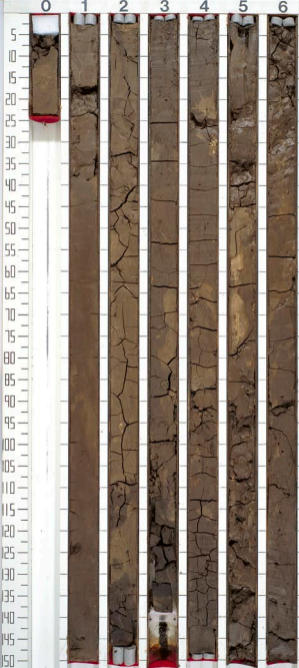

LEG 16
SITE 159
HOLE

CORE 3

THIS CORE WAS

REPHOTOGRAPHED

IN 1985