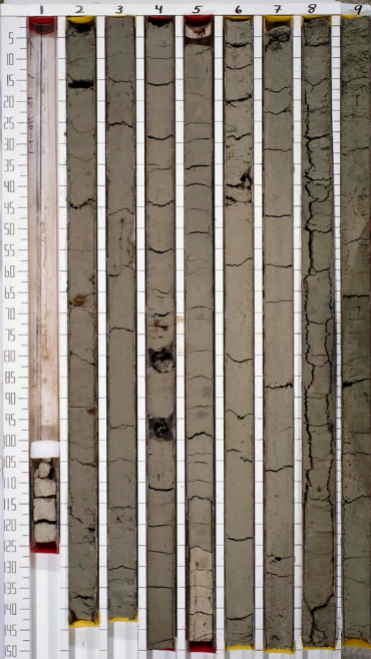

LEG 11C SITE 110 HOLE CORE 1

THIS CORE WAS
RE-PHOTOGRAPHED
IN 1984