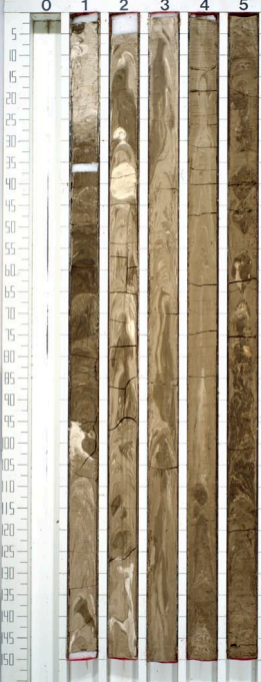

LEG 8

SITE 70

HOLE -

CORE 4

THIS CORE WAS

REPHOTOGRAPHED

IN 1985